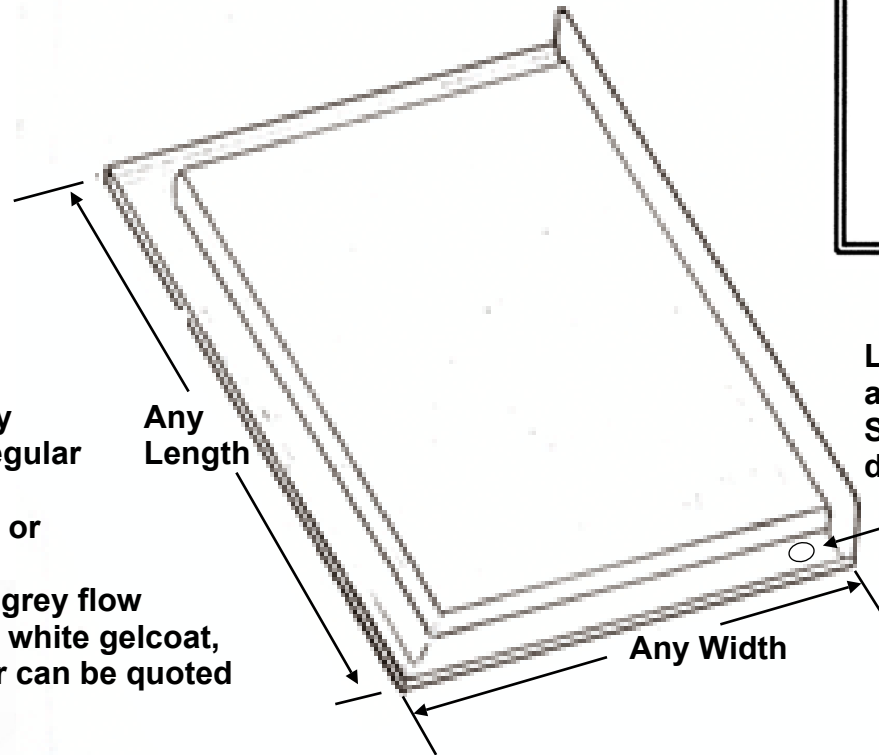

Variable Porch Roof

NOT TO SCALE

Man Friday (South West) Ltd
5 Marsh End, Lords Meadow,
Credon, Devon, EX17 1DN

E-mail: info@manfriday.co.uk
Web: www.manfriday.co.uk

Tel 01363 776622

Variable Porch Canopies can be made to any width or length. Can also accommodate irregular Shaoes.
The backing flange can be made on any one or two sides as required.
The top laminate is normally finished with a grey flow coat and the bottom is normally laid up on a white gelcoat, However any British Standard or RAL colour can be quoted for.

Loose gutter spigot can be fitted anywhere in gutter channel. Spigot fits to any standard domestic downpipe