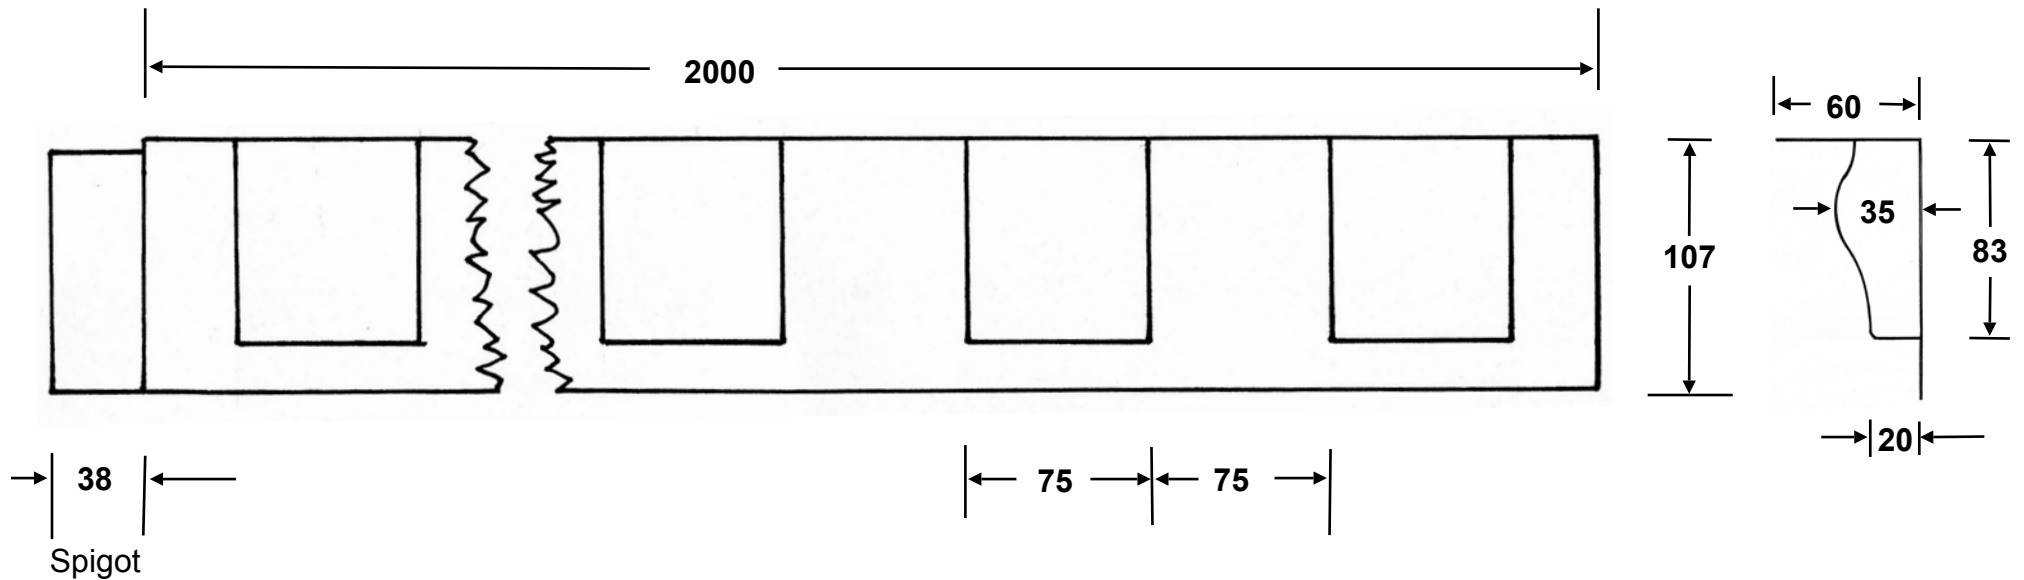

Dentil Cornice
Ref DC01

GRP Specification:
Gel coat - White
2 x 450 g/m, CSM
Average laminate thickness 4mm

Man Friday (South West) Ltd

5 Marsh End, Lords Meadow,
Crediton, Devon, EX17 1DN

E-mail: info@manfriday.co.uk
Web: www.manfriday.co.uk