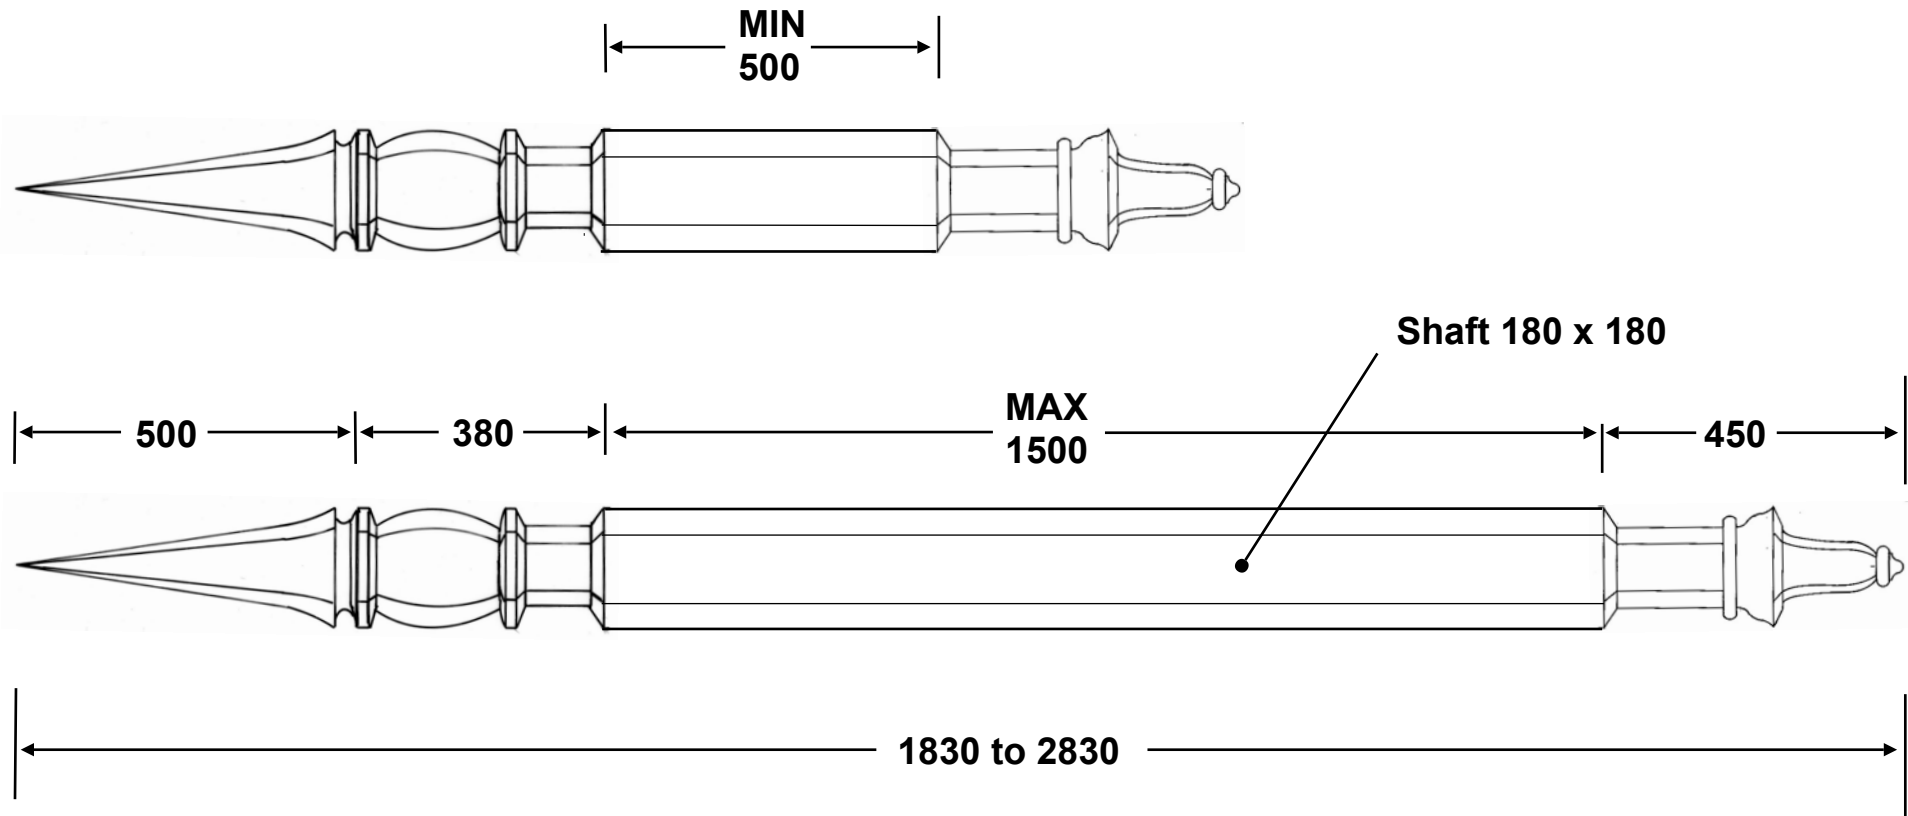

# Aberdeen Finial

**Note:**  
Centre shaft can be made any  
length between 500mm and 1500mm

***Man Friday (South West) Ltd***

5 Marsh End, Lords Meadow,  
Credon, Devon, EX17 1DN

E-mail: [info@manfriday.co.uk](mailto:info@manfriday.co.uk)