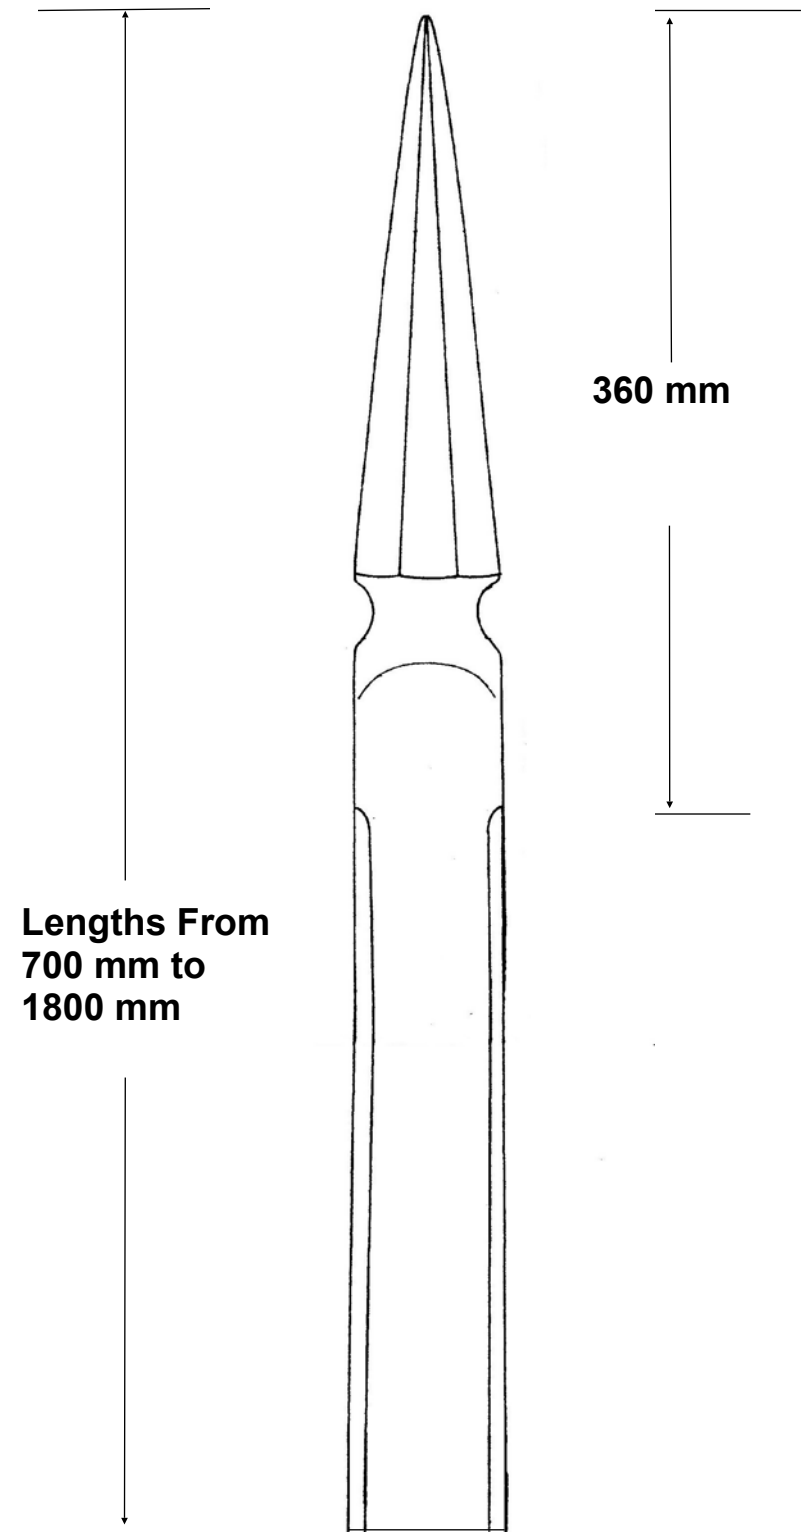

**CHICHESTER SPIRE  
FINIAL**  
Ref: MFF

Lengths From  
700 mm to  
1800 mm

360 mm

70 mm

**Man Friday (South West) Ltd**

5 Marsh End, Lords Meadow,  
Crediton, Devon, EX17 1DN

E-mail: [info@manfriday.co.uk](mailto:info@manfriday.co.uk)  
Web: [www.manfriday.co.uk](http://www.manfriday.co.uk)