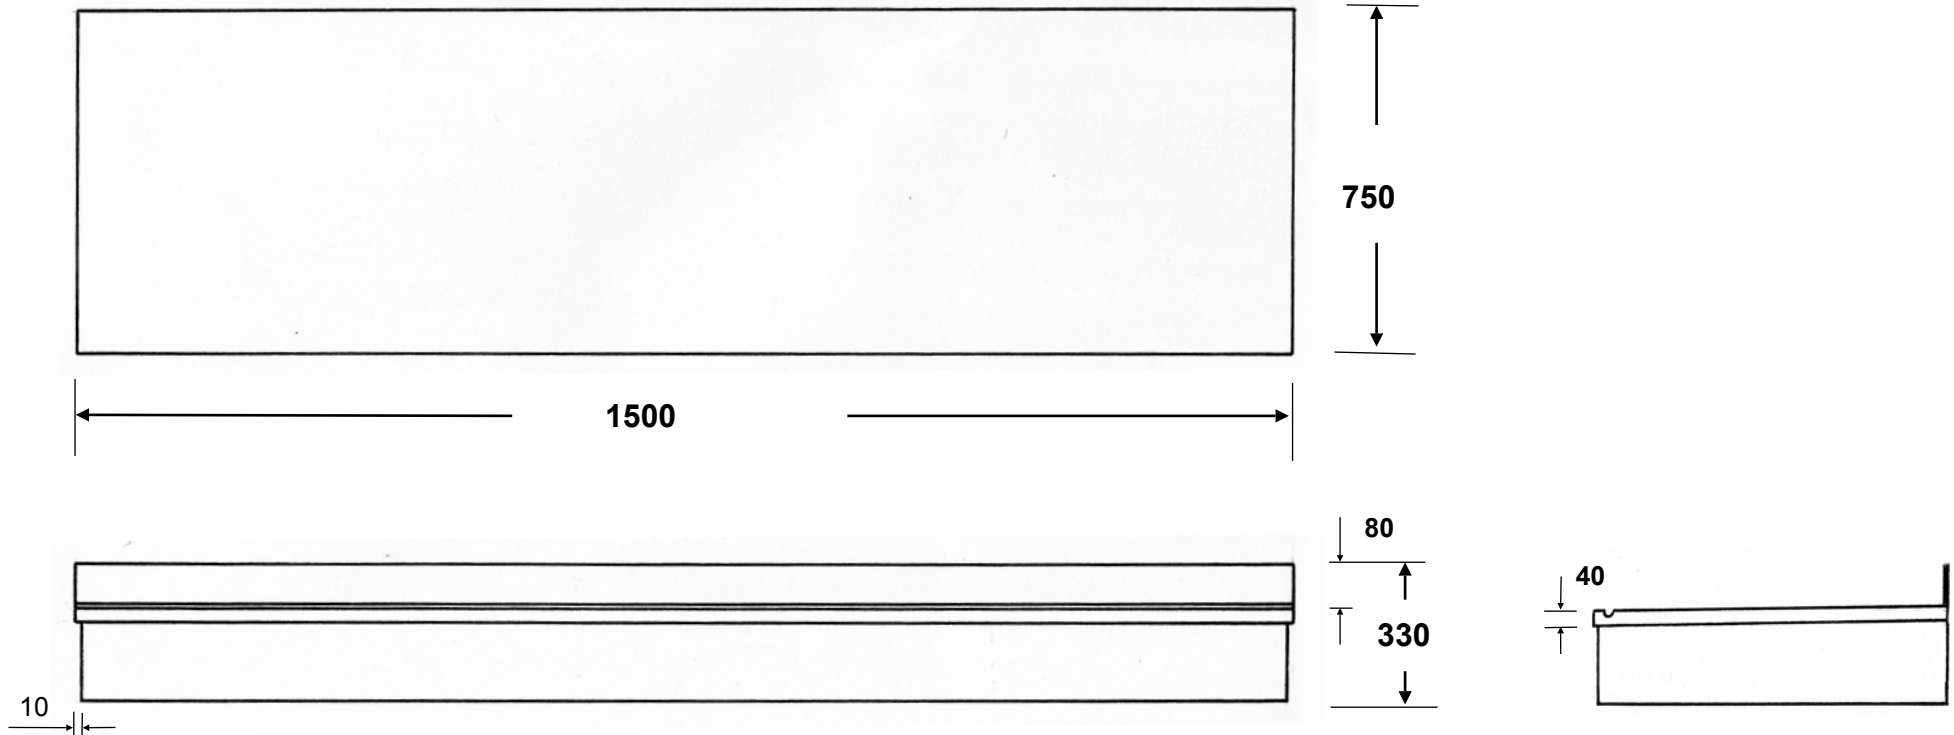

OGWELL SINGLE FLAT TOP CANOPY - Ref: MFFT/OS

NOT TO SCALE

DATE:

Notes:

Man Friday (South West) Ltd

5 Marsh End, Lords Meadow,
Crediton, Devon, EX17 1DN

E-mail: info@manfriday.co.uk

Web: www.manfriday.co.uk

Tel 01363 776622

Laminate Specification

Lid:

Dark Grey Gelcoat

1 x layer 450gms csm all over

1 x layer 3mm Upica Coremat to roof & upstand

1 x layer 450gms csm all over

Base: