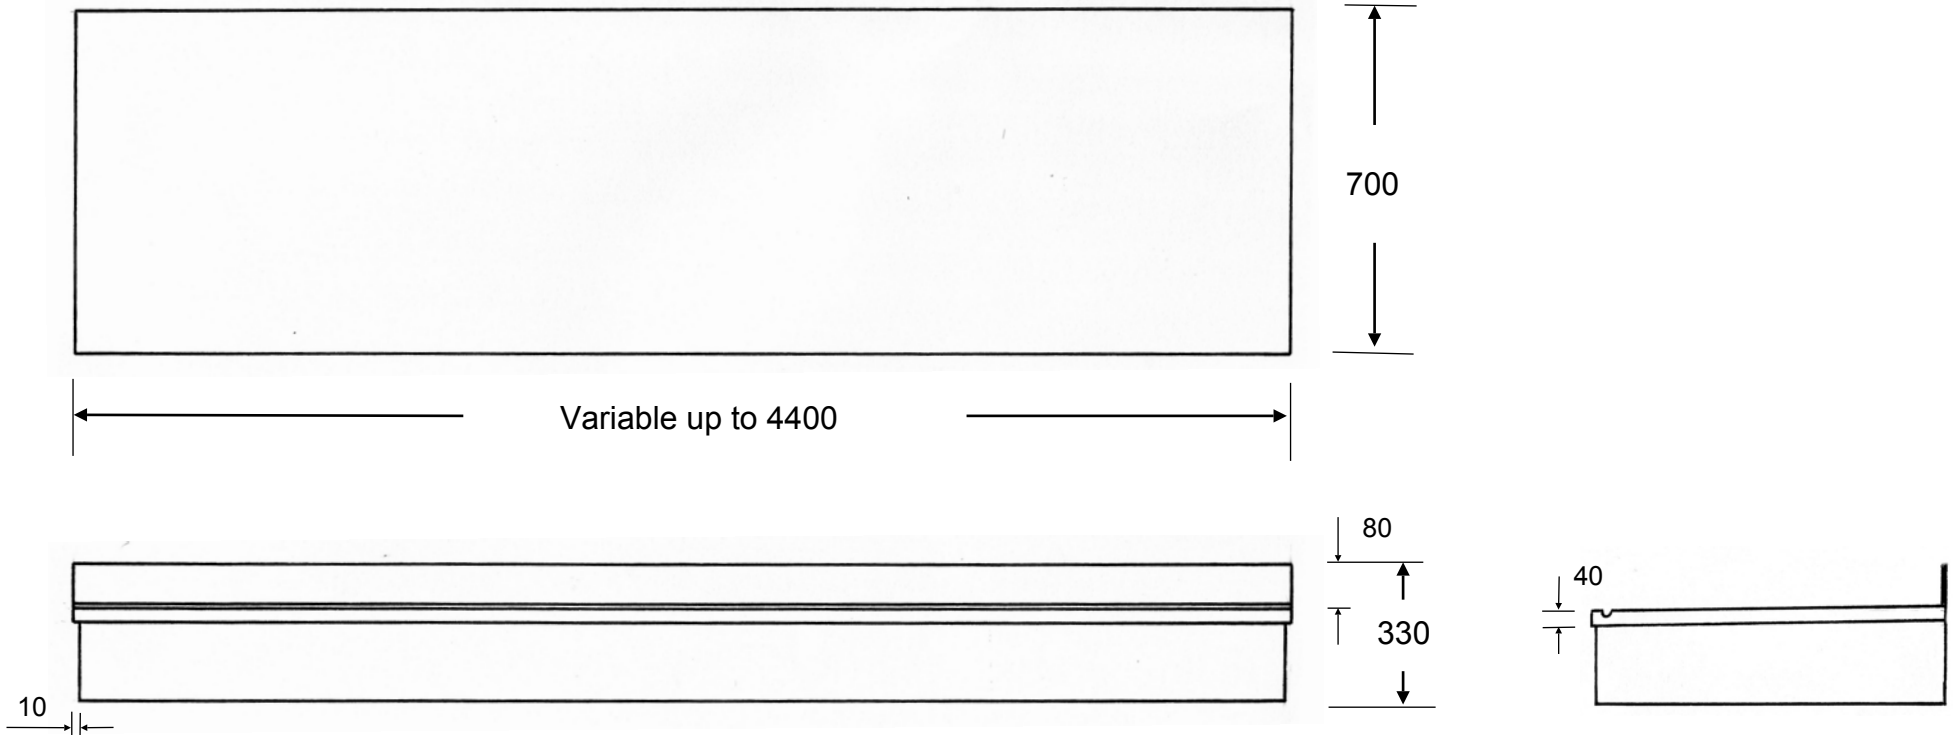

OGWELL VARIABLE FLAT TOP CANOPY - Ref: MFFT/OV

NOT TO SCALE

DATE:

Notes:

Man Friday (South West) Ltd

5 Marsh End, Lords Meadow,
CREDITON, DEVON, EX17 1DN

E-mail: info@manfriday.co.uk

Web: www.manfriday.co.uk

Tel 01363 776622

Laminate Specification

Lid:

Dark Grey Gelcoat

1 x layer 450gms csm all over

1 x layer 3mm Upica Coremat to roof & upstand

1 x layer 450gms csm all over

Base: